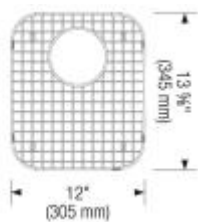

Design tips

Width of base unit : 840 mm

Bowl depth: 8" (205 mm) / 8" (205 mm)

Faucets

BLANCO TORINO

Stainless steel

403301

BLANCO LETO

Chrome

401464

BLANCO ABBY

Chrome

401468

Optional Accessories

Available as of September 2015
406389

3 1/2" CapFlow strainer cover
Stainless steel (fits all BLANCO
strainers)
517666