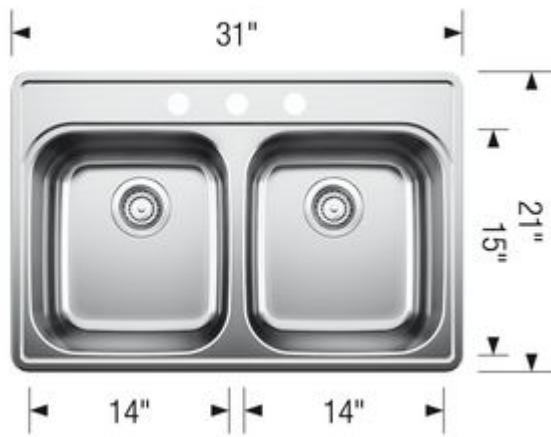

BLANCO ESSENTIAL 2 (3 Hole)

Item No. 400003

Features

BLANCO style for essential kitchen needs.

German designed and engineered

Durable 20 gauge stainless steel

18/10 chrome-nickel content

Deep recessed sink rim prevents spill overs

Brushed satin finish

Rear-positioned drain holes for maximum usable bowl and cabinet storage space

3 1/2" (90 mm) stainless steel strainers included

Clips included, template included

Limited Lifetime Warranty

Surfaces

Satin brushed
finish

Satin brushed finish

Item No. 400003

Spec sheets/DXF

Top View

Scope of supply

3 1/2" (90 mm) stainless steel strainers, clips, template

Design tips

Width of base unit : 840 mm

Bowl depth: 8" (205 mm) / 8" (205 mm)

Faucets

BLANCO TORINO

Stainless steel

403301

BLANCO LETO