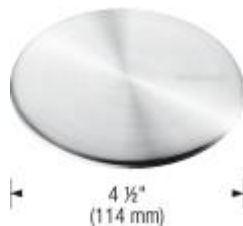

Design tips

Width of base unit : 840 mm

Bowl depth: 8" (205 mm) / 8" (205 mm)

Faucets

BLANCO TORINO

Stainless steel

403301

BLANCO LETO

Chrome

401464

BLANCO ABBY

Chrome

401468

Optional Accessories

Available as of September 2015
406389

3 1/2" CapFlow strainer cover
Stainless steel (fits all BLANCO
strainers)
517666